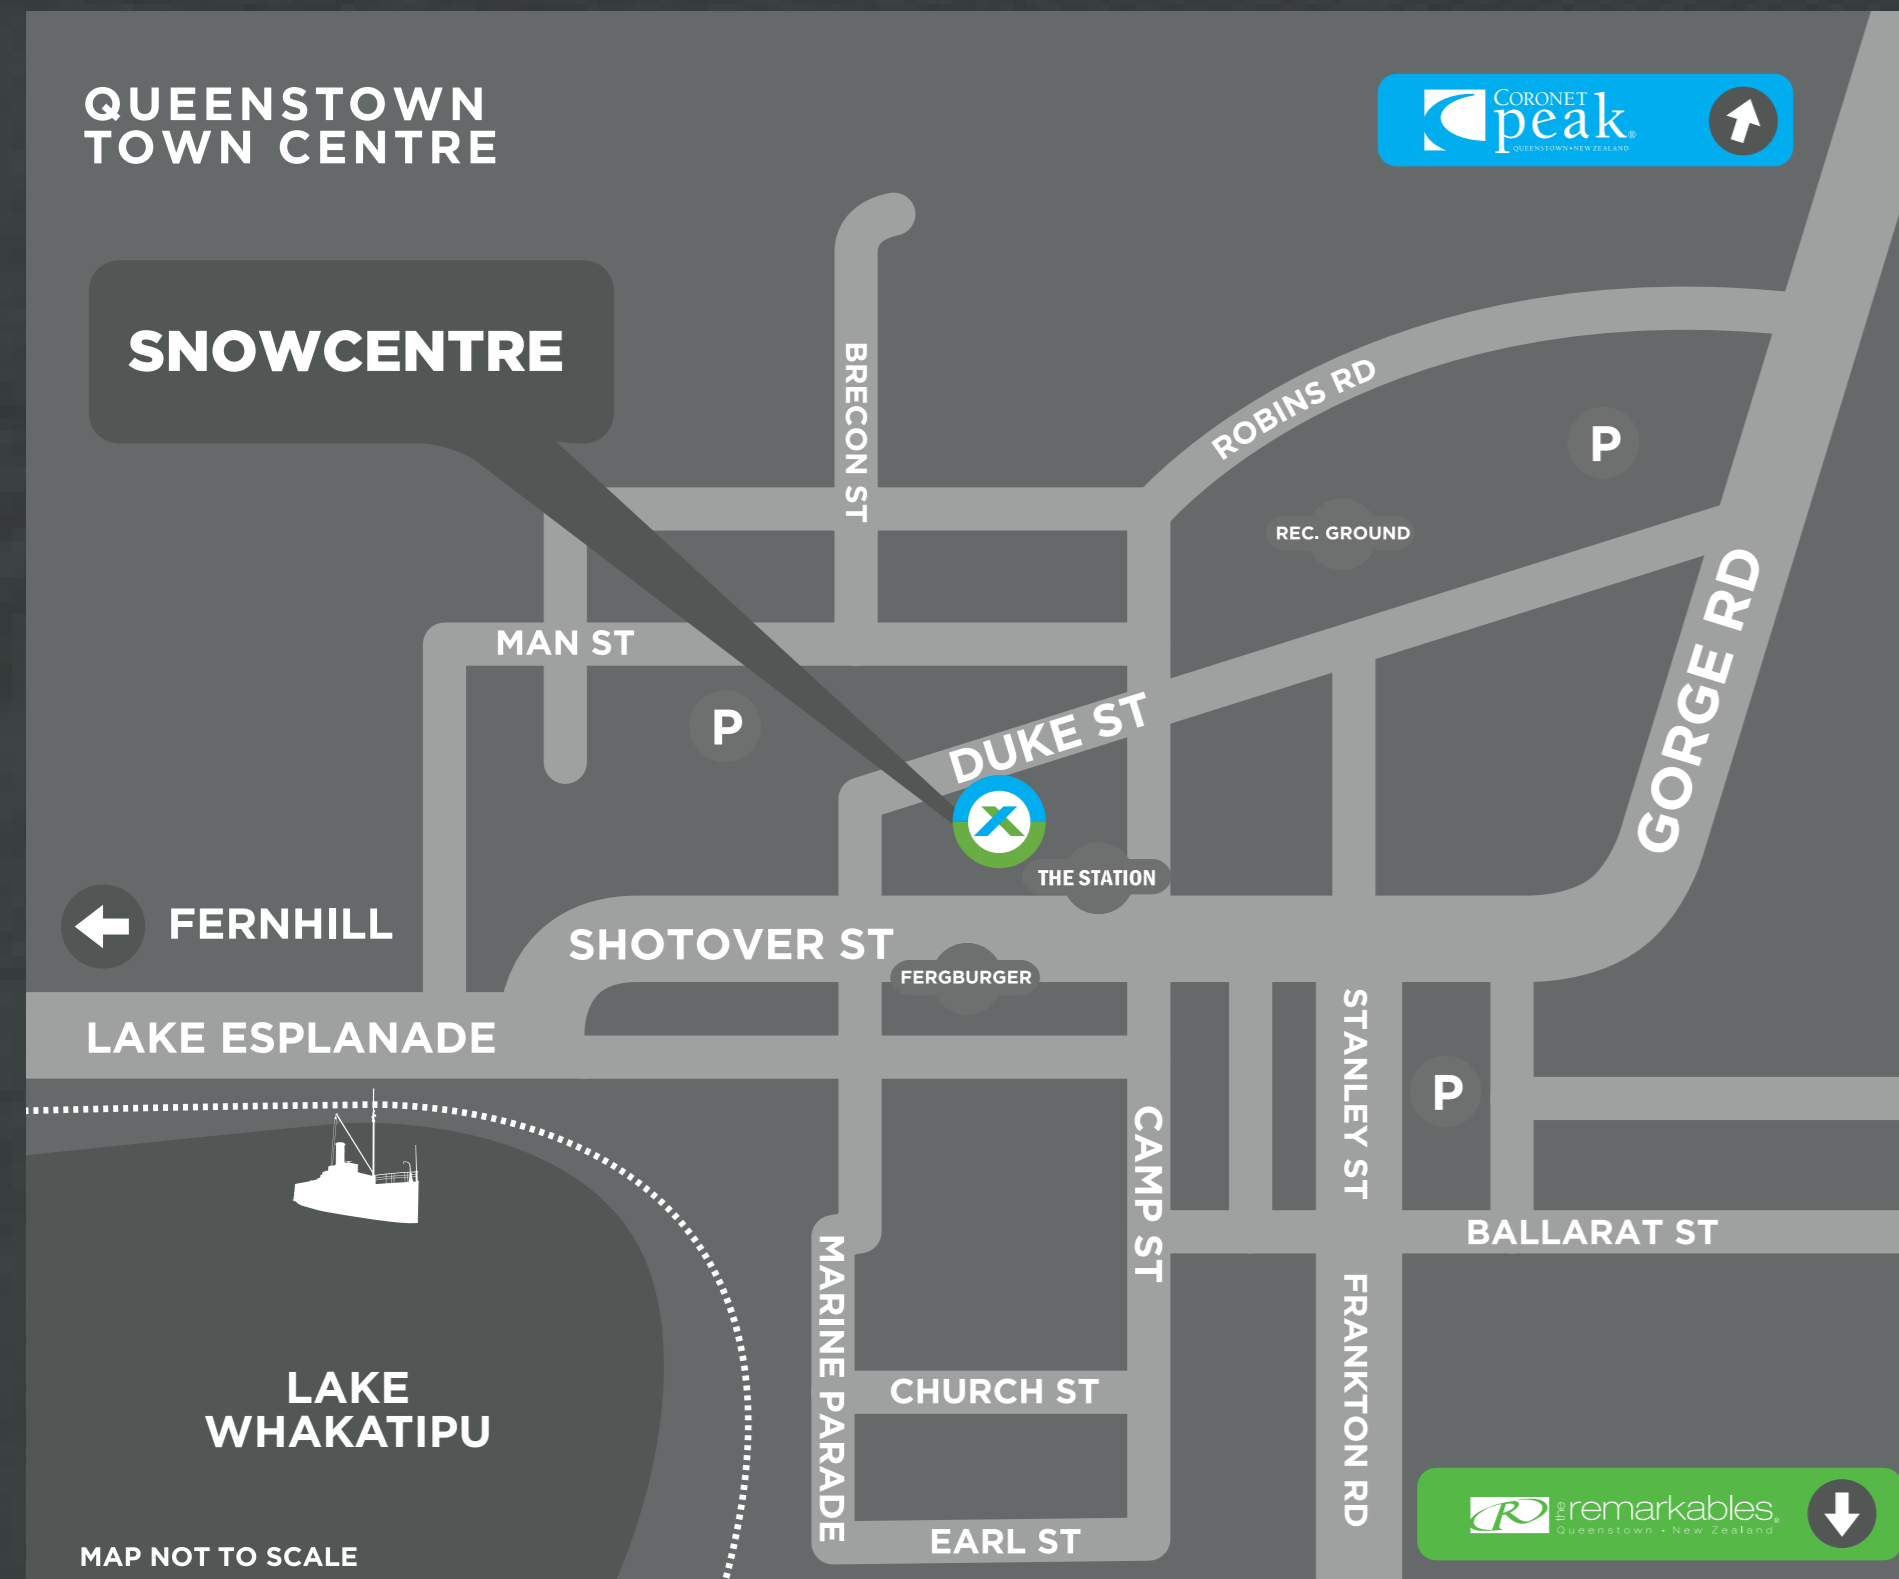

# Queenstown Ski Bus

## Coronet Peak & The Remarkables Service

### VISIT THE SNOWCENTRE

### SERVICE ROUTE

-  **Coronet Peak**  
departs regularly from 7.30am - 11am  
night ski 3pm - 6pm on the hour
-  **The Remarkables**  
departs regularly from 7:30am - 9.30am
-  **The Remarkables**  
departs regularly from 7.30am - 11am