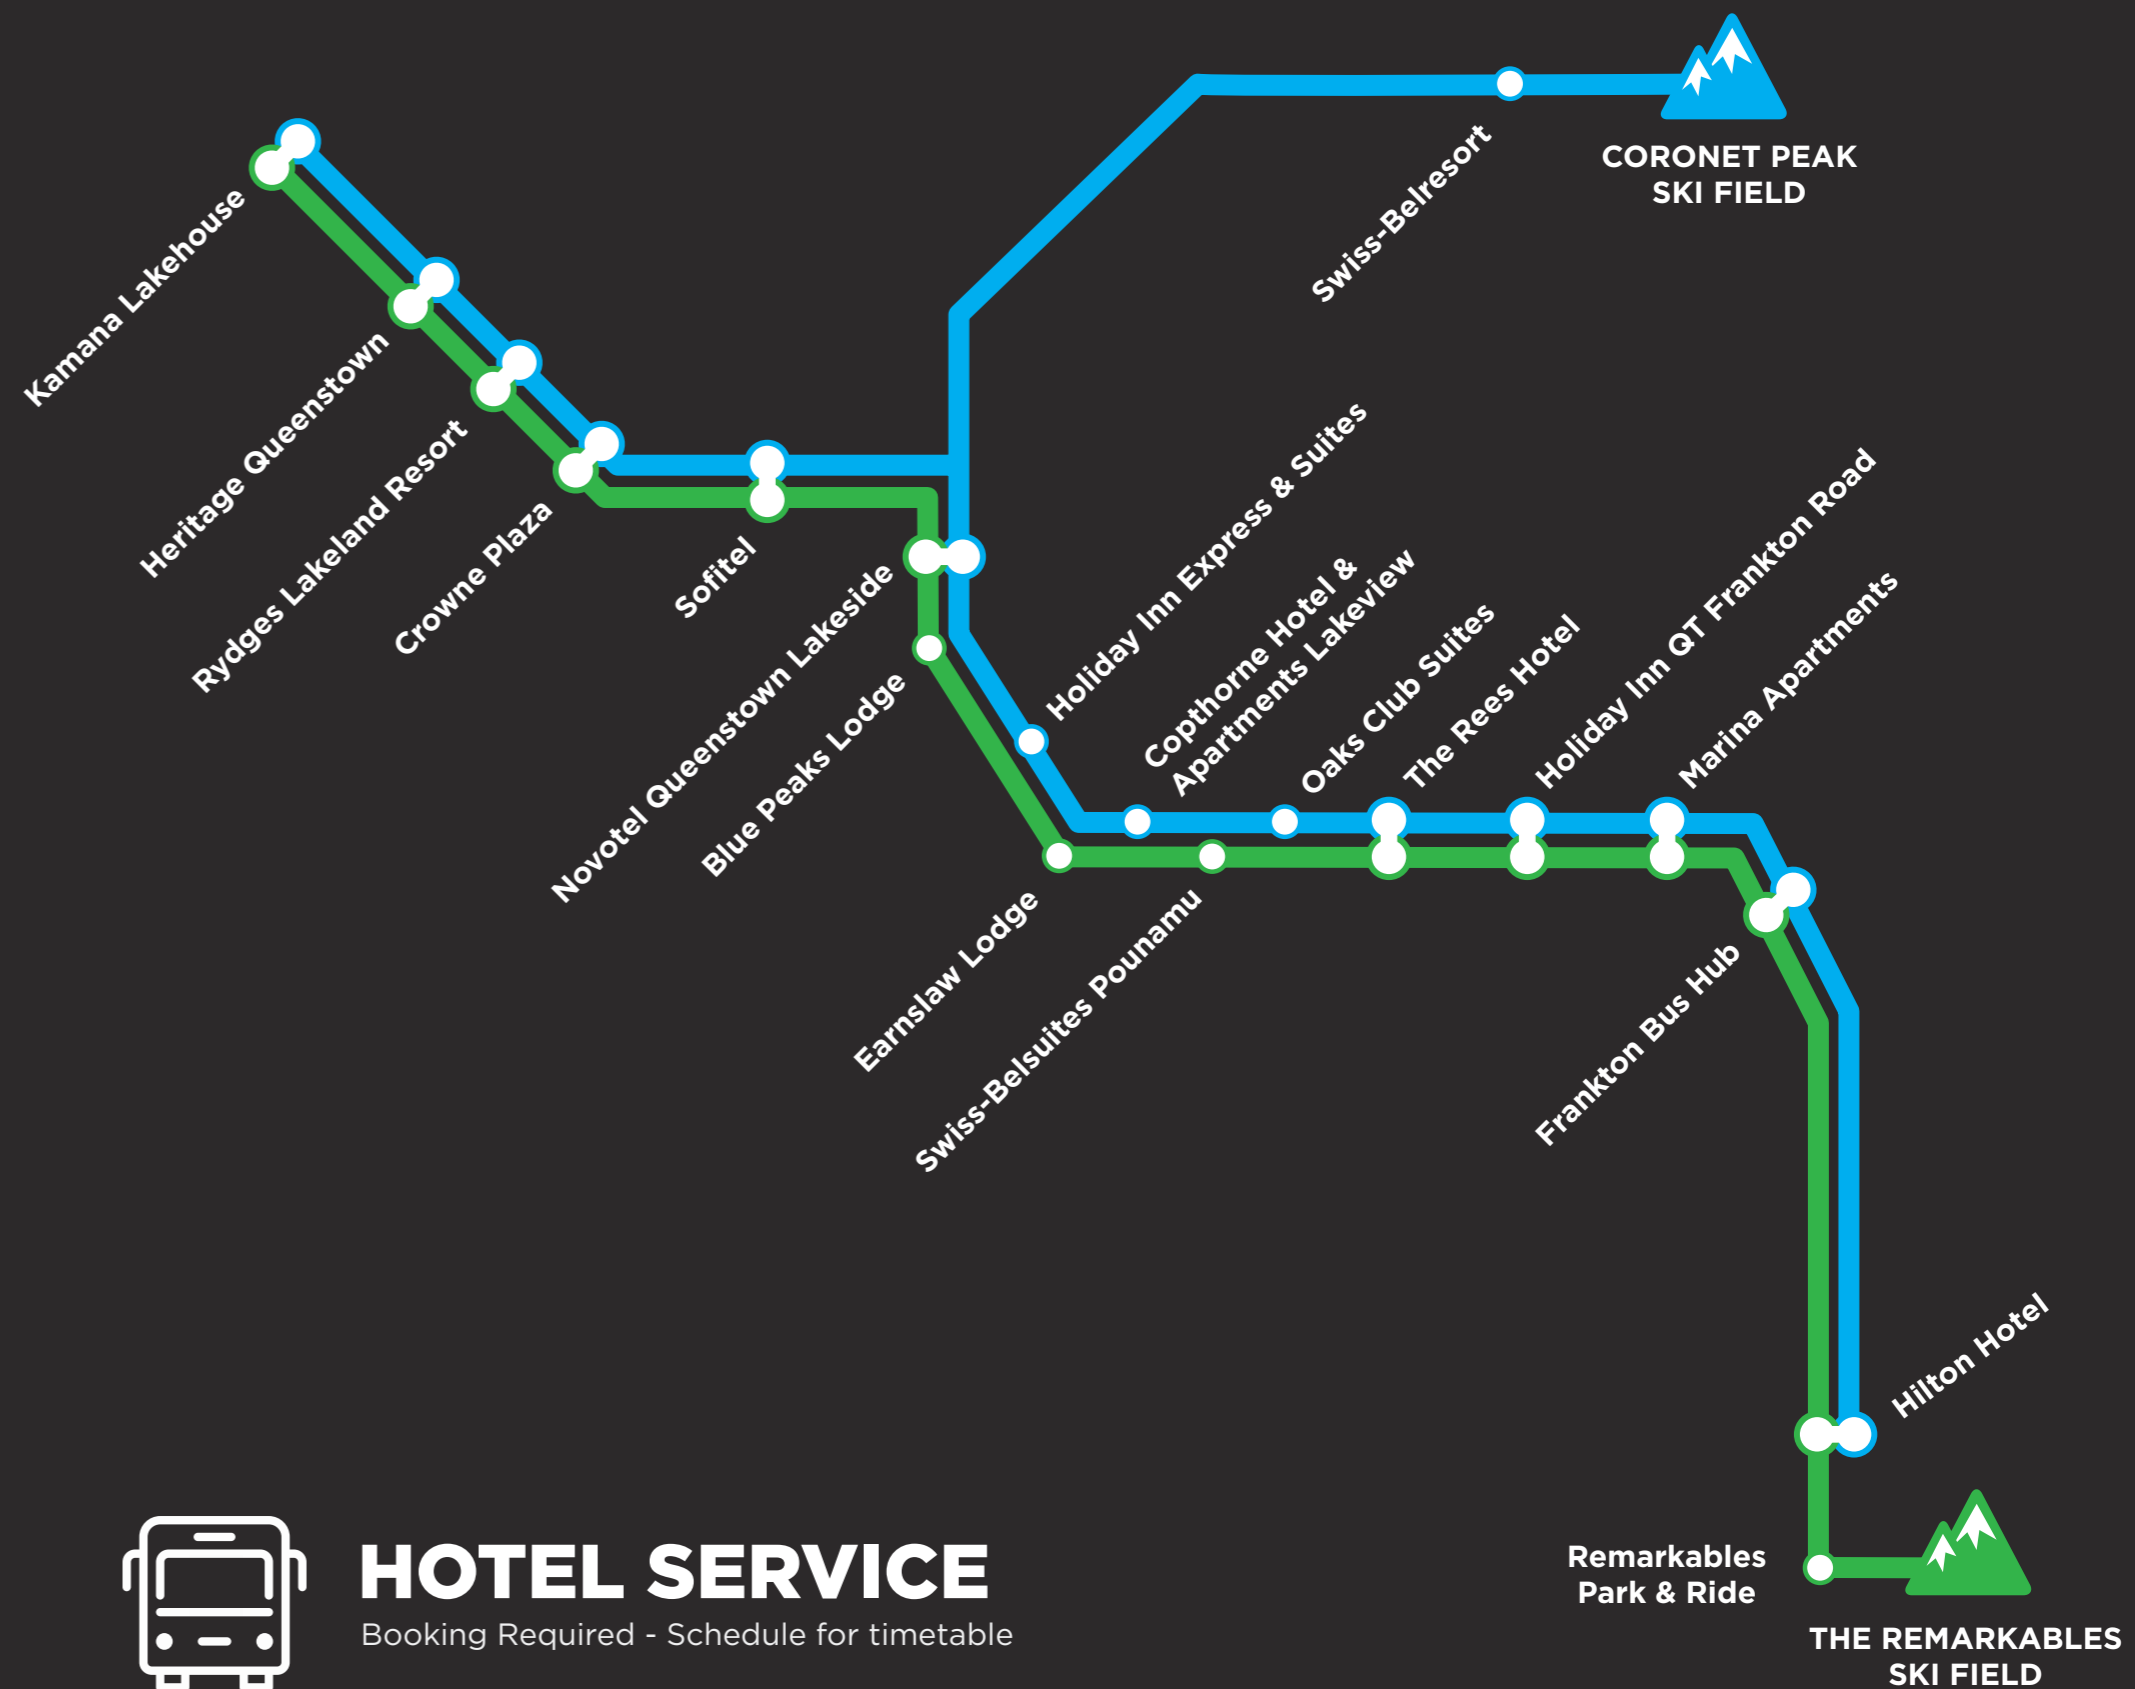

EXPRESS SERVICE

Ski bus departs from the Duke Street Bus Station, stopping at designated bus stops en-route, as space allows.

HOTEL SERVICE ROUTE

Coronet Peak (C Line)
booking required

The Remarkables (R Line)
booking required

HOTEL SERVICE

Booking Required - Schedule for timetable

EXPRESS SERVICE ROUTE

Coronet Peak (C Line)
departs regularly from 8am - 12pm

The Remarkables (R Line)
departs regularly from 8am - 12pm

See the following page for Hotel Service Schedule

HOTEL SERVICE

Booking Required

HOTEL SERVICE ROUTE

Coronet Peak (C Line)
booking required

The Remarkables (R Line)
booking required

For more information visit skibus.co.nz

SCHEDULE

R Line	C Line	PICKUP LOCATION
8.10	N/A	Remarkables Park & Ride
8.05	7.25	Hilton Hotel
7.55	7.35	Frankton Bus Hub
7.50	7.40	Marina Apartments
7.45	7.45	Holiday Inn QT Frankton Road
7.40	7.50	The Rees Hotel
N/A	7.55	Oaks Club Suites
7.35	N/A	Swiss-Belsuites Pounamu
N/A	8.00	Earnslaw Lodge
7.30	N/A	Copthorne Hotel & Apartments Lakeview
7.55	N/A	Holiday Inn Express & Suites
N/A	8.05	Blue Peaks Lodge
7.25	7.30	Kamana Lakehouse
7.30	7.35	Heritage Queenstown
7.35	7.40	Rydges Lakeland Resort
7.40	7.45	Crowne Plaza
7.45	7.50	Sofitel
7.50	7.55	Novotel Lakeside
N/A	8.10	Swiss-Belresort Coronet Peak