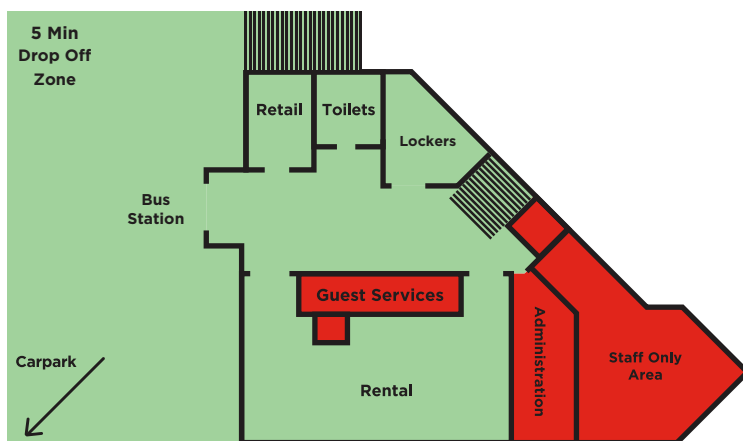

Green Zones

all uncontrolled areas like trails, drop off zones, carparks
▶ 2 metres distancing if not with your bubble

Orange Zones

controlled areas like lift queues
▶ 1 metre distancing if not with your bubble

Red Zones

confined areas where we are restricted to 100ppl indoors and outdoors like cafes, etc.

TOP FLOOR

GROUND LEVEL

BASEMENT LEVEL